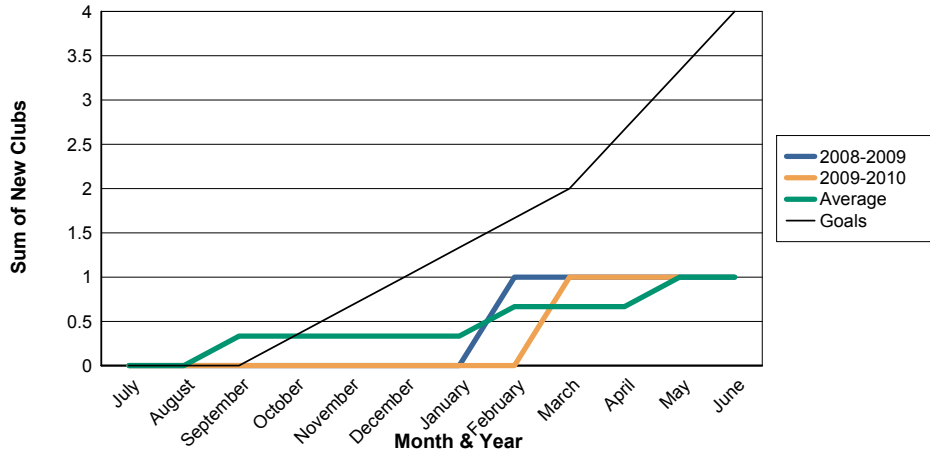

3 Year Comparisons for GMT Constitutional Area 4

By GMT District

As of May 2010

Sum of New Clubs/ Month & Year

For District 128

Sum of Dropped Clubs/ Month & Year

For District 128

Sum of Net Clubs/ Month & Year