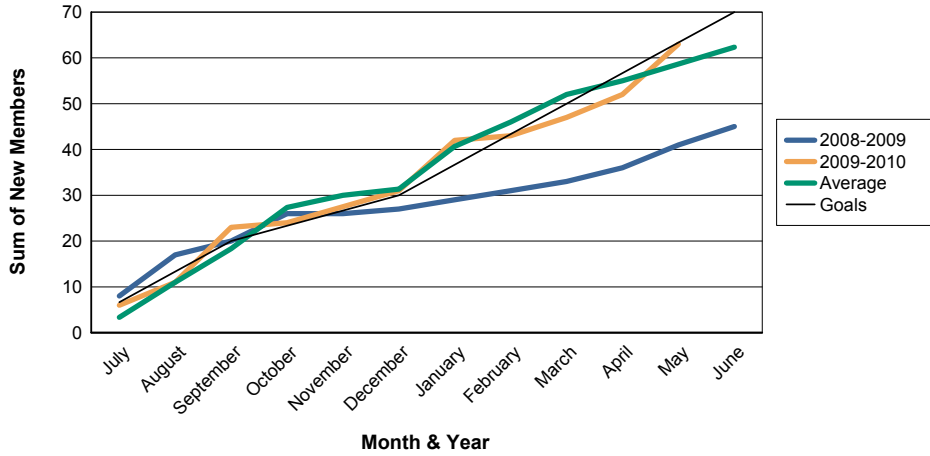

3 Year Comparisons for GMT Constitutional Area 4

By GMT District

As of May 2010

Sum of New Clubs/ Month & Year

For District 128

Sum of Dropped Clubs/ Month & Year

For District 128

Sum of Net Clubs/ Month & Year

For District 128

Sum of Charter Members/ Month & Year

For District 128

3 Year Comparisons for GMT Constitutional Area 4

By GMT District

As of May 2010

Sum of New Members/ Month & Year

For District 128

Sum of Dropped Members/ Month & Year

For District 128

Sum of Net Members/ Month & Year

For District 128