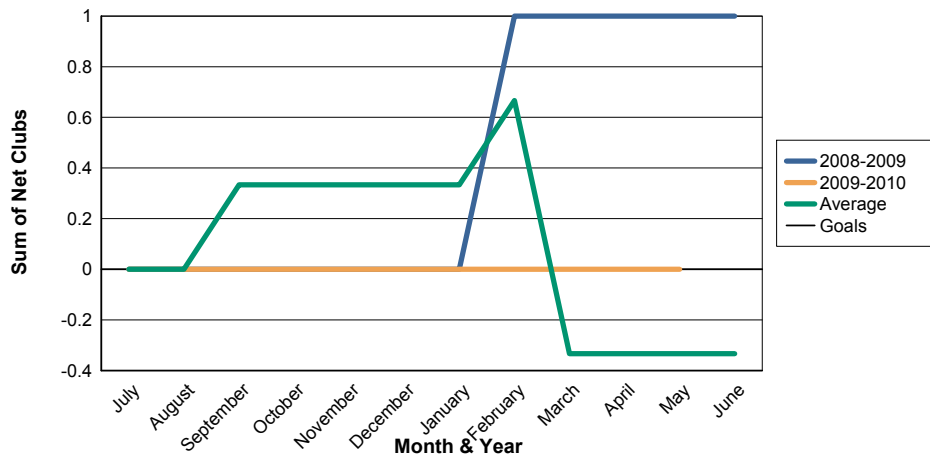

Sum of Net Clubs/ Month & Year

For District 128