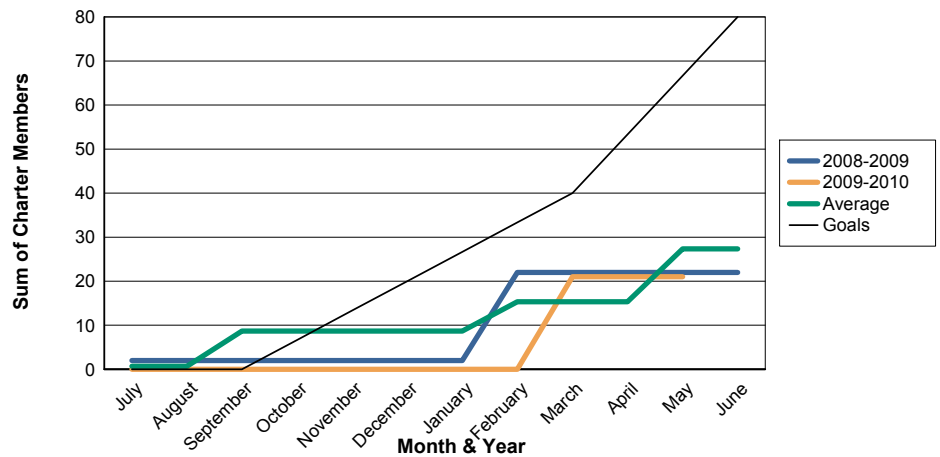

Sum of Charter Members/ Month & Year

For District 128