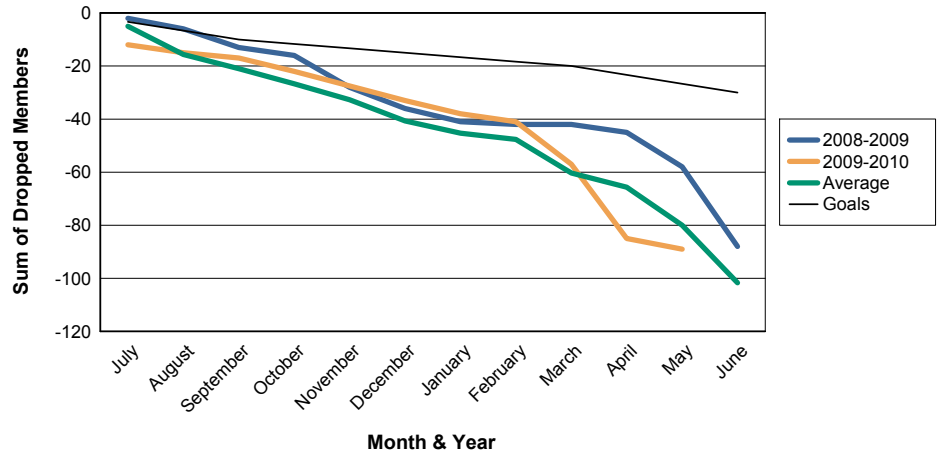

For District 128

Sum of Charter Members/ Month & Year

For District 128

3 Year Comparisons for GMT Constitutional Area 4

By GMT District

As of May 2010

Sum of New Members/ Month & Year

For District 128

Sum of Dropped Members/ Month & Year

For District 128

Sum of Net Members/ Month & Year

For District 128