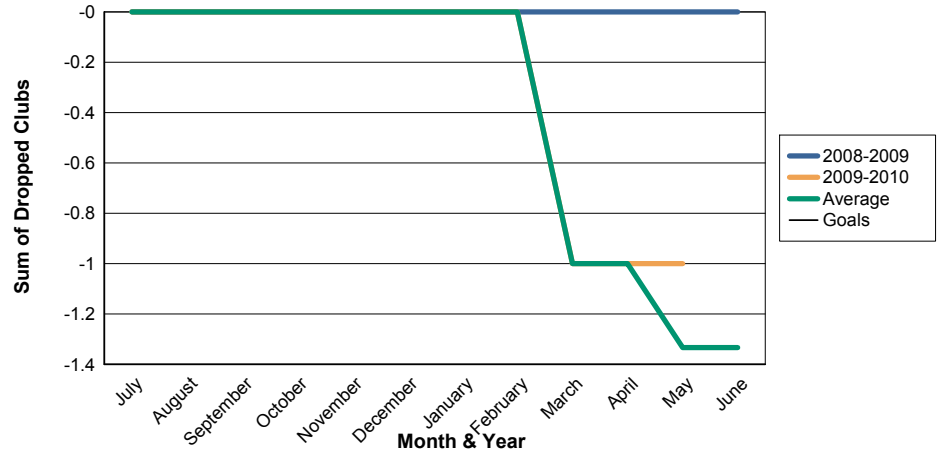

3 Year Comparisons for GMT Constitutional Area 4

By GMT District

As of May 2010

Sum of New Clubs/ Month & Year

For District 128

Sum of Dropped Clubs/ Month & Year

For District 128

Sum of Net Clubs/ Month & Year